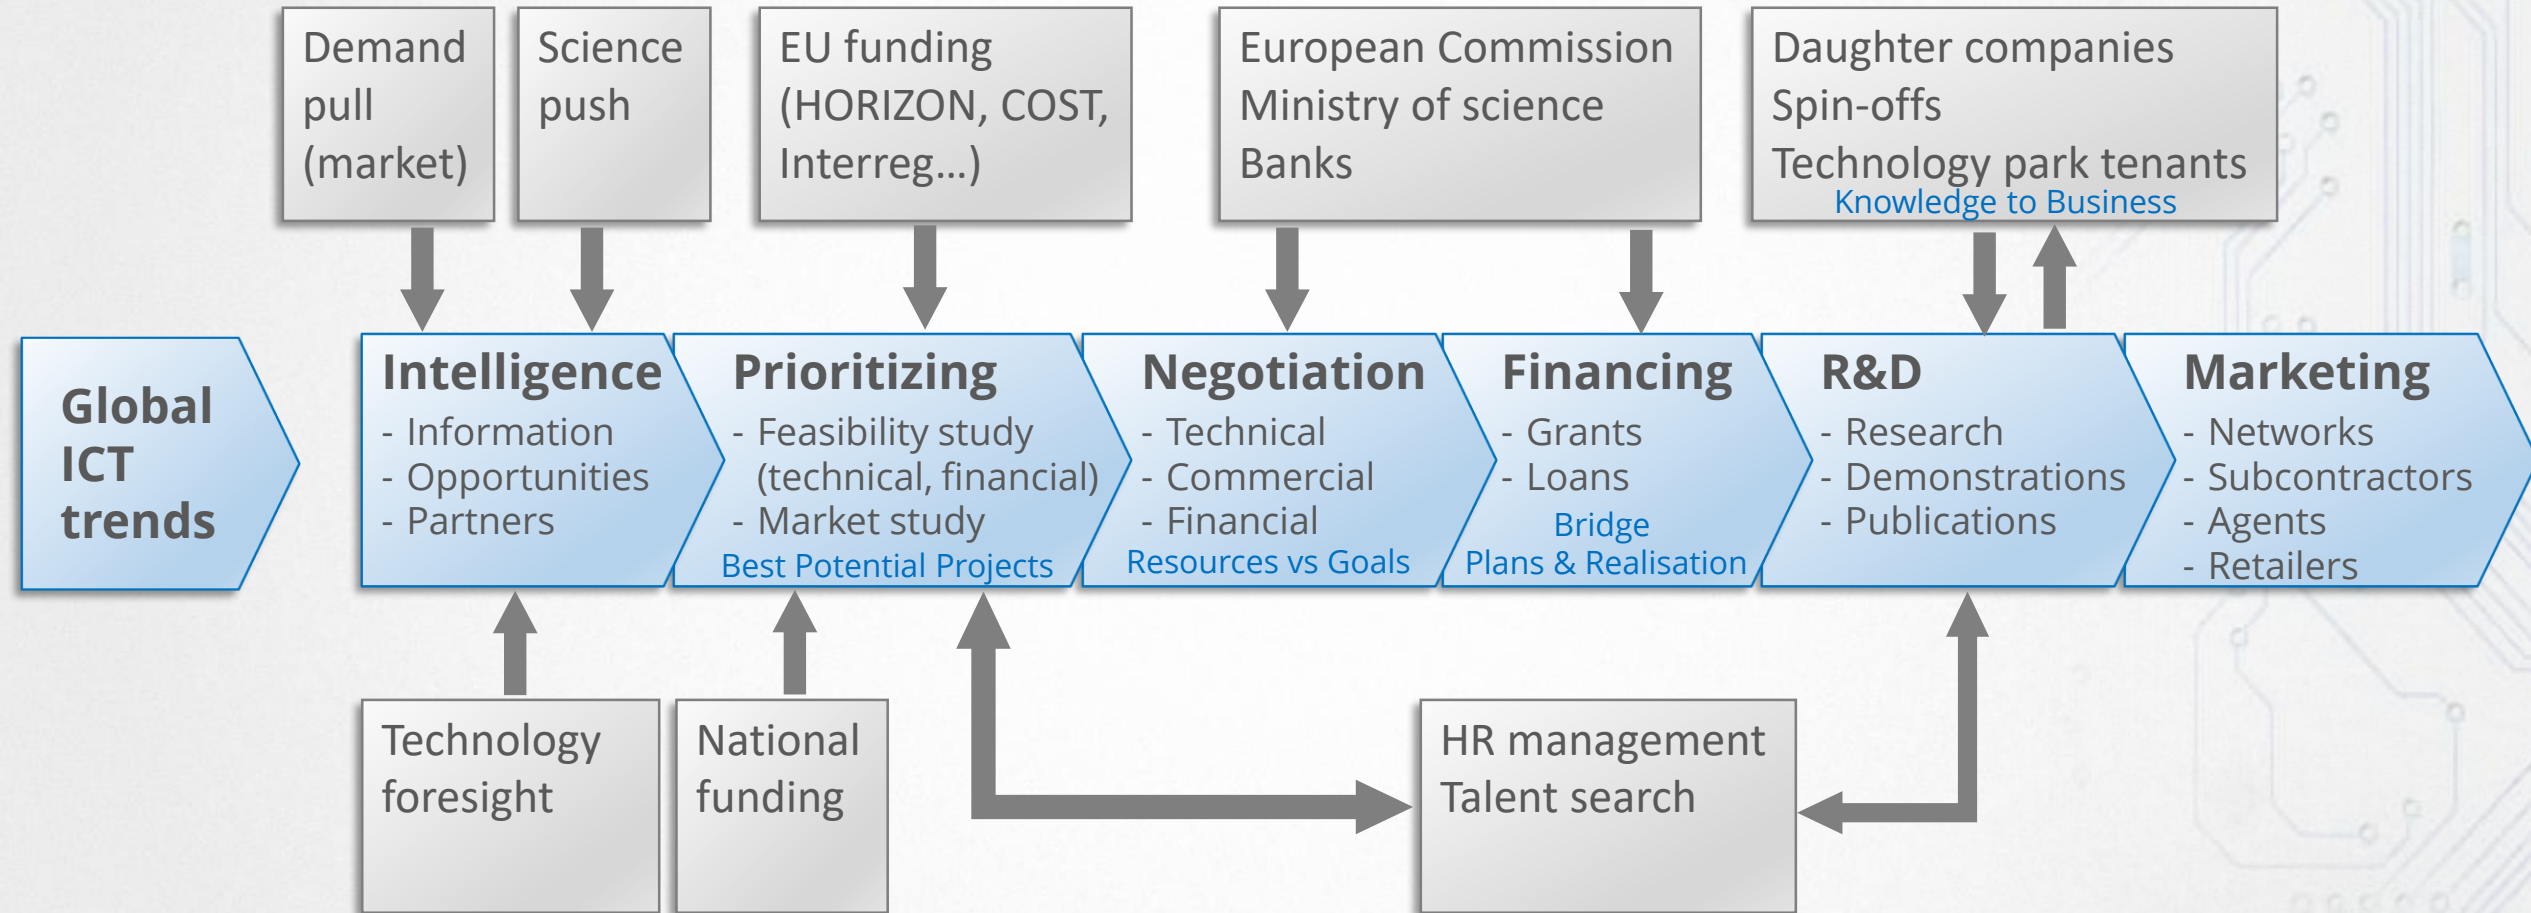

INSTITUTE MIHAILO PUPIN

Research and Development Powerhouse

Iva Salom, PhD Elec.Eng.
Research Associate
iva.salom@pupin.rs

institute **MIHAILO PUPIN**
www.pupin.rs

INSTITUTE MIHAILO PUPIN – Who We Are?

- The largest and oldest (est. **1946**) R&D Institute in **Information and Communication Technologies** (ICT) in Southeast Europe
- Leading Serbian R&D institution in ICT domain
 - Proven partner in R&D projects
 - Systems engineering and information technology expertise applicable in industry and public sector solutions
- EU Commissionaire:
“Pupin as the best practice example for bridging academia and industry”
- **90%+** of turnover through the commercialization of R&D results (Technology Transfer)

TECHNOLOGY TRANSFER CHAIN

KEY TECHNOLOGIES AND KNOW-HOW

System design

HW design
PCB design
EMC design
Mechanical design

DSP algorithms
SW solutions

Prototype production

Automated Tests
QA
System integration