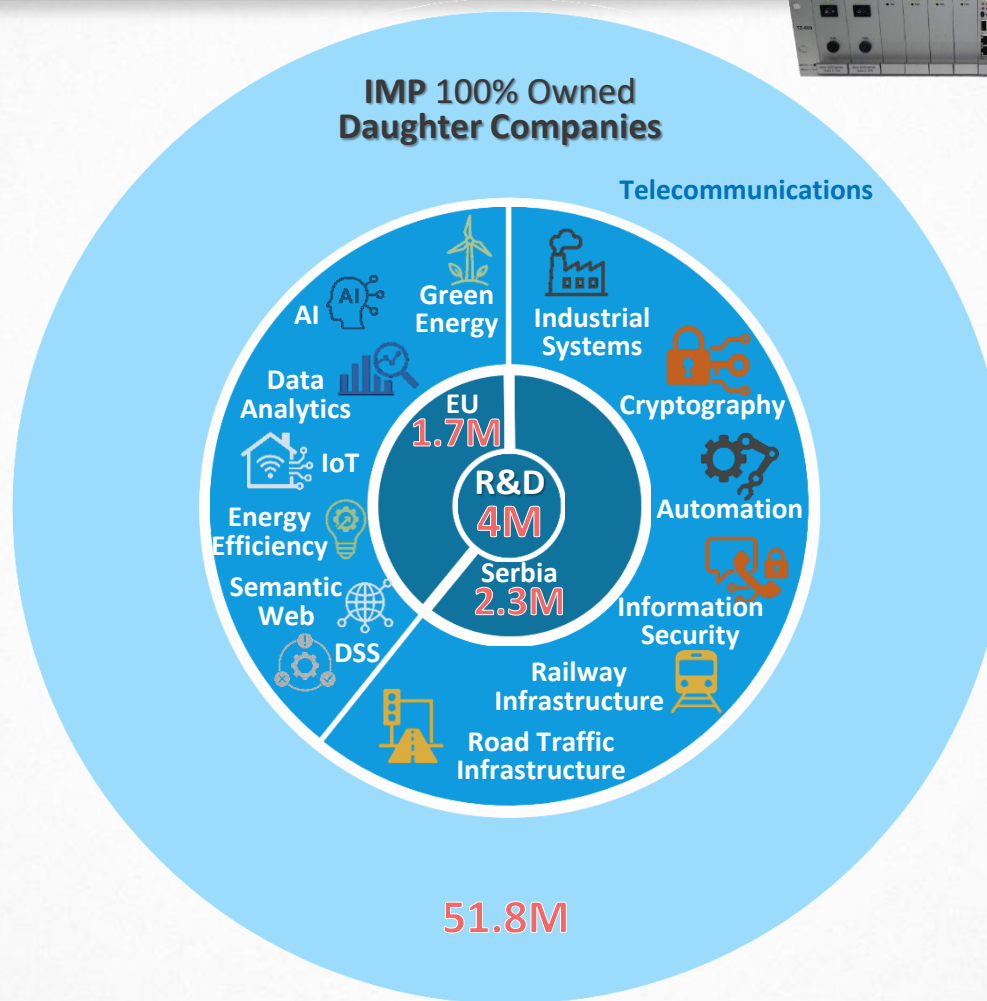

IMP STRUCTURE

Teleprotection

institute MIHAILO PUPIN

www.pupin.rs