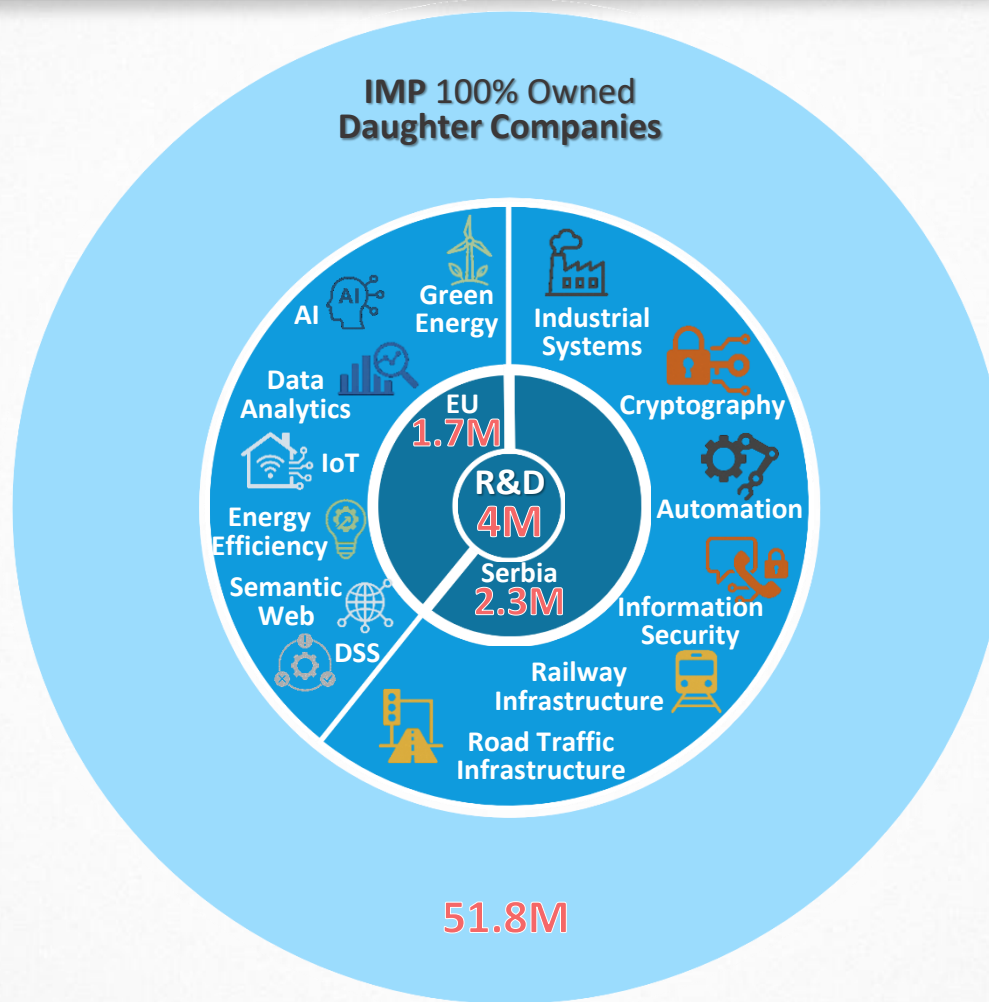

IMP STRUCTURE

119 International R&D projects, 500+ partners

EU FP & Horizon Projects

IMP STRUCTURE

IMP STRUCTURE

IMP STRUCTURE

Teleprotection

institute MIHAILO PUPIN