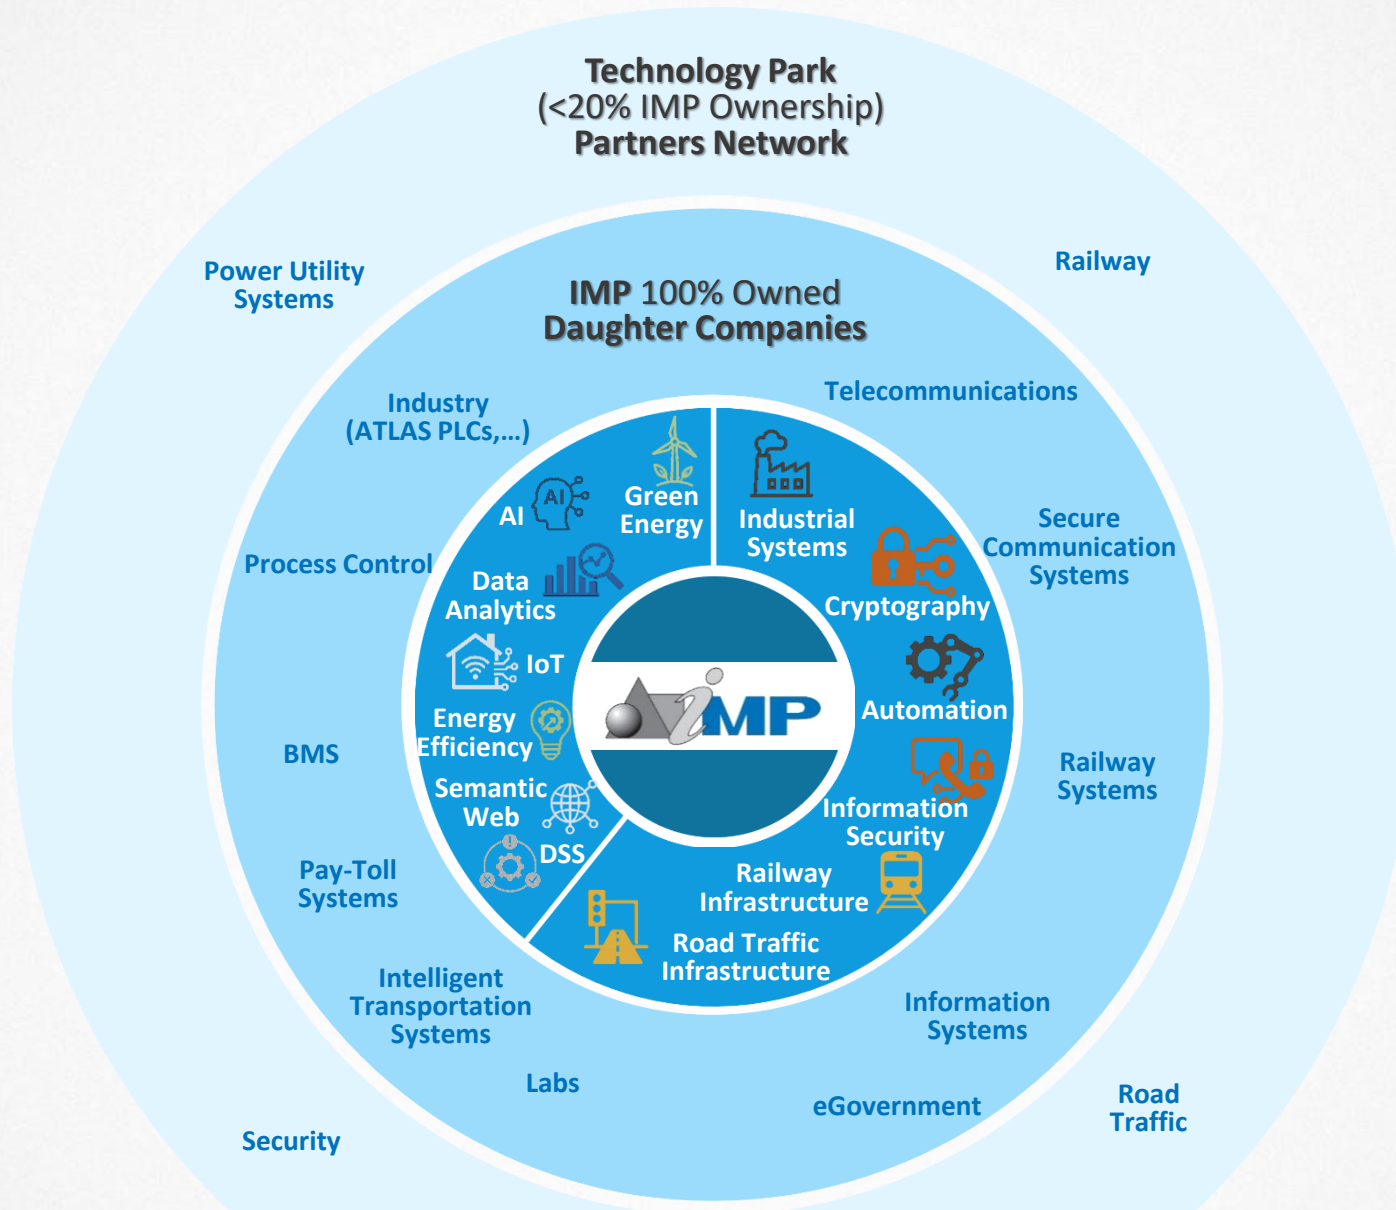

TECHNOLOGY TRANSFER CHAIN

KEY TECHNOLOGIES AND KNOW-HOW

System design

HW design
PCB design
EMC design
Mechanical design

DSP algorithms
SW solutions

Prototype production

Automated Tests
QA
System integration

IMP STRUCTURE

IMP STRUCTURE

institute MIHAILO PUPIN

www.pupin.rs

IMP STRUCTURE

institute **MIHAILO PUPIN**
www.pupin.rs

IMP STRUCTURE

Why Partner with IMP?

- **Strong research base**
decades of expertise, multidisciplinary teams, and advanced labs
- **Proven reliability**
successful delivery in demanding industrial and public sector projects
- **End-to-end capability**
from research and design
to implementation, integration, and commercialization