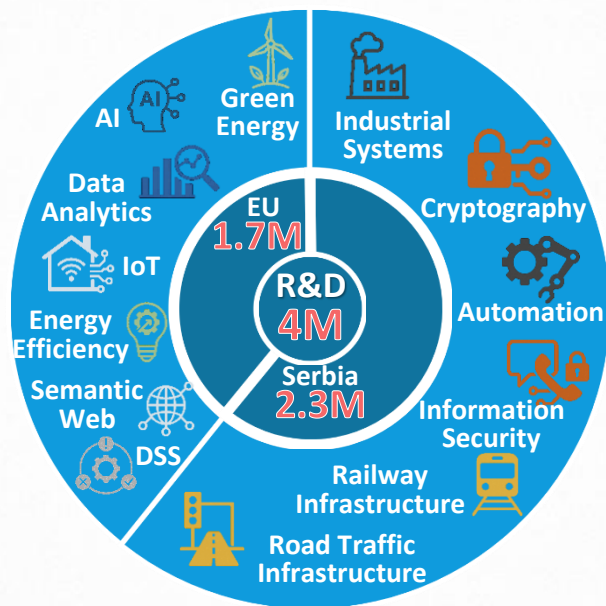

IMP STRUCTURE

119 International R&D projects, 500+ partners

EU FP & Horizon Projects

IMP STRUCTURE

IMP STRUCTURE

IMP STRUCTURE

Teleprotection

institute MIHAILO PUPIN