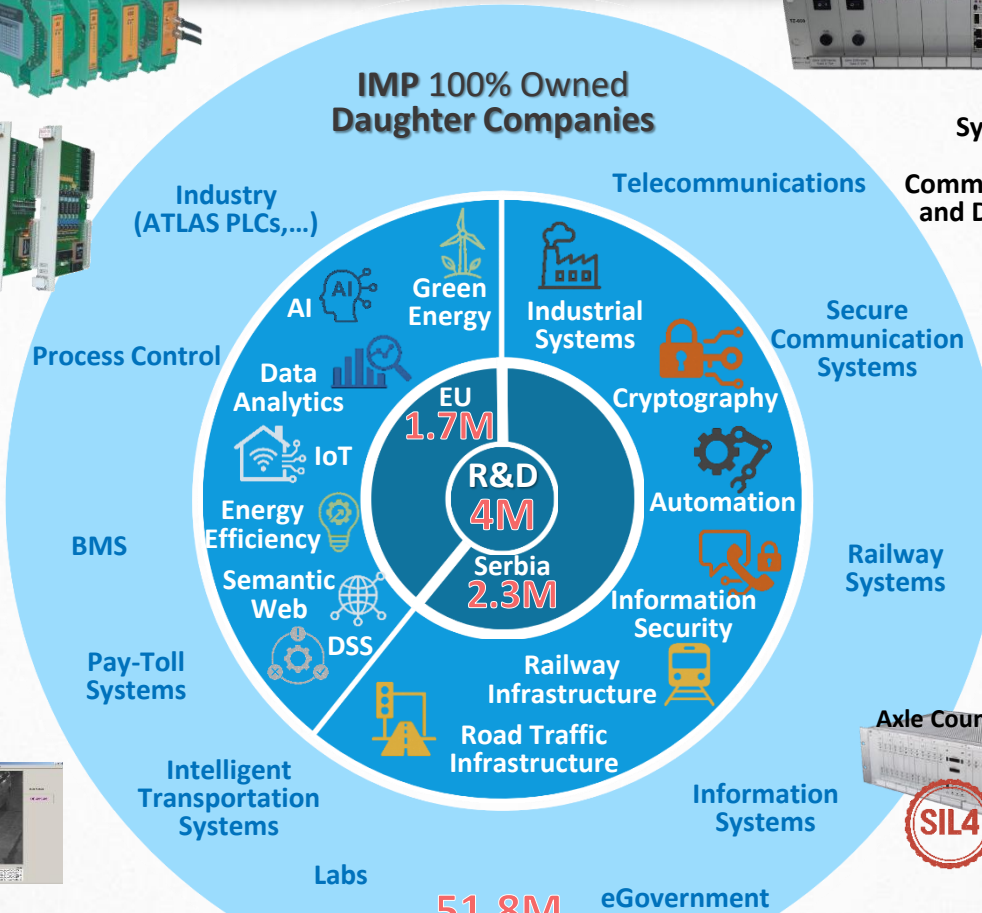

IMP STRUCTURE

institute **MIHAILO PUPIN**
www.pupin.rs