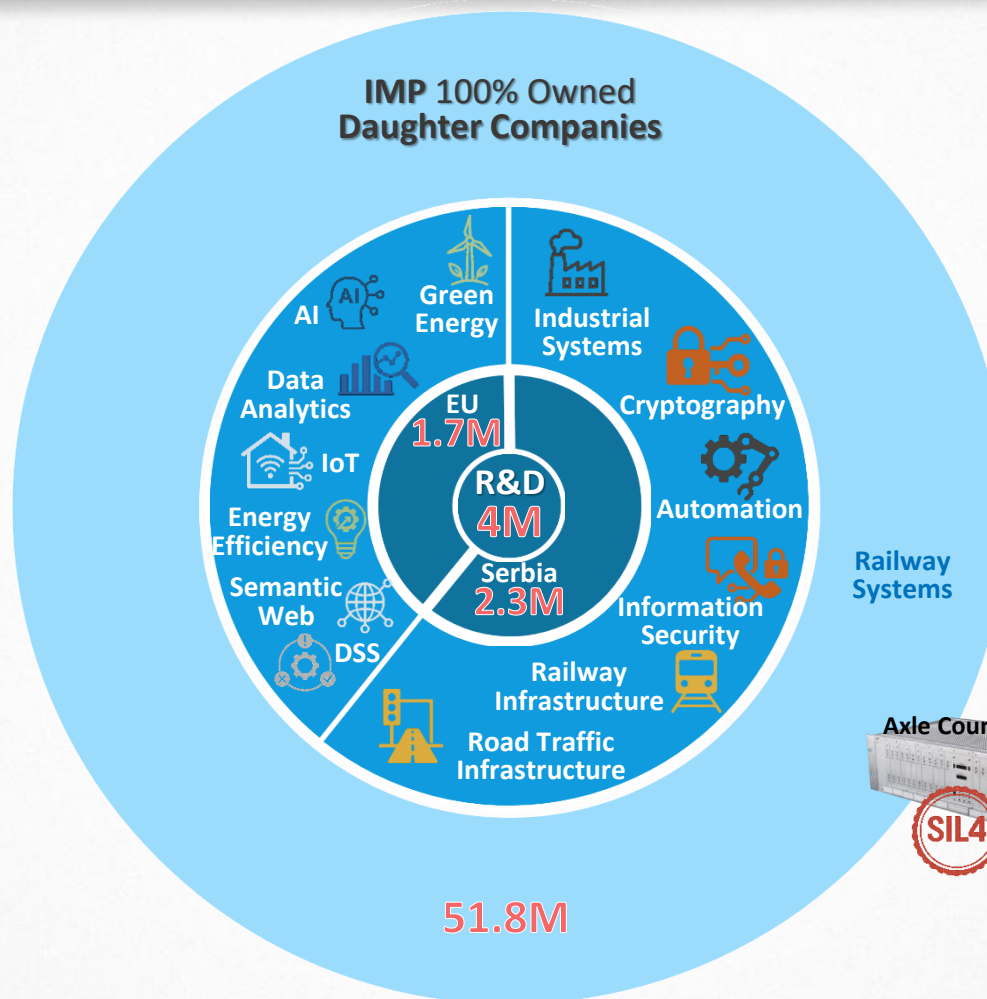

TECHNOLOGY TRANSFER CHAIN

KEY TECHNOLOGIES AND KNOW-HOW

System design

HW design
PCB design
EMC design
Mechanical design

DSP algorithms
SW solutions

Prototype production

Automated Tests
QA
System integration

IMP STRUCTURE

119 International R&D projects, 500+ partners

EU FP & Horizon Projects

IMP STRUCTURE

IMP STRUCTURE

IMP STRUCTURE

Teleprotection

institute MIHAILO PUPIN

www.pupin.rs

IMP STRUCTURE

institute MIHAILO PUPIN
www.pupin.rs

Systems for Secure Communication and Document Exchange

Secure Communication Systems

Crypto for Motorola Professional Radio

IMP STRUCTURE

institute MIHAILO PUPIN

www.pupin.rs

Railway Systems

IMP STRUCTURE

Railway Call Record Archive

Id	Operator	Public	Private	Usage	Retention	Help
1
2
3
4
5

IMP STRUCTURE

IMP STRUCTURE

IMP STRUCTURE