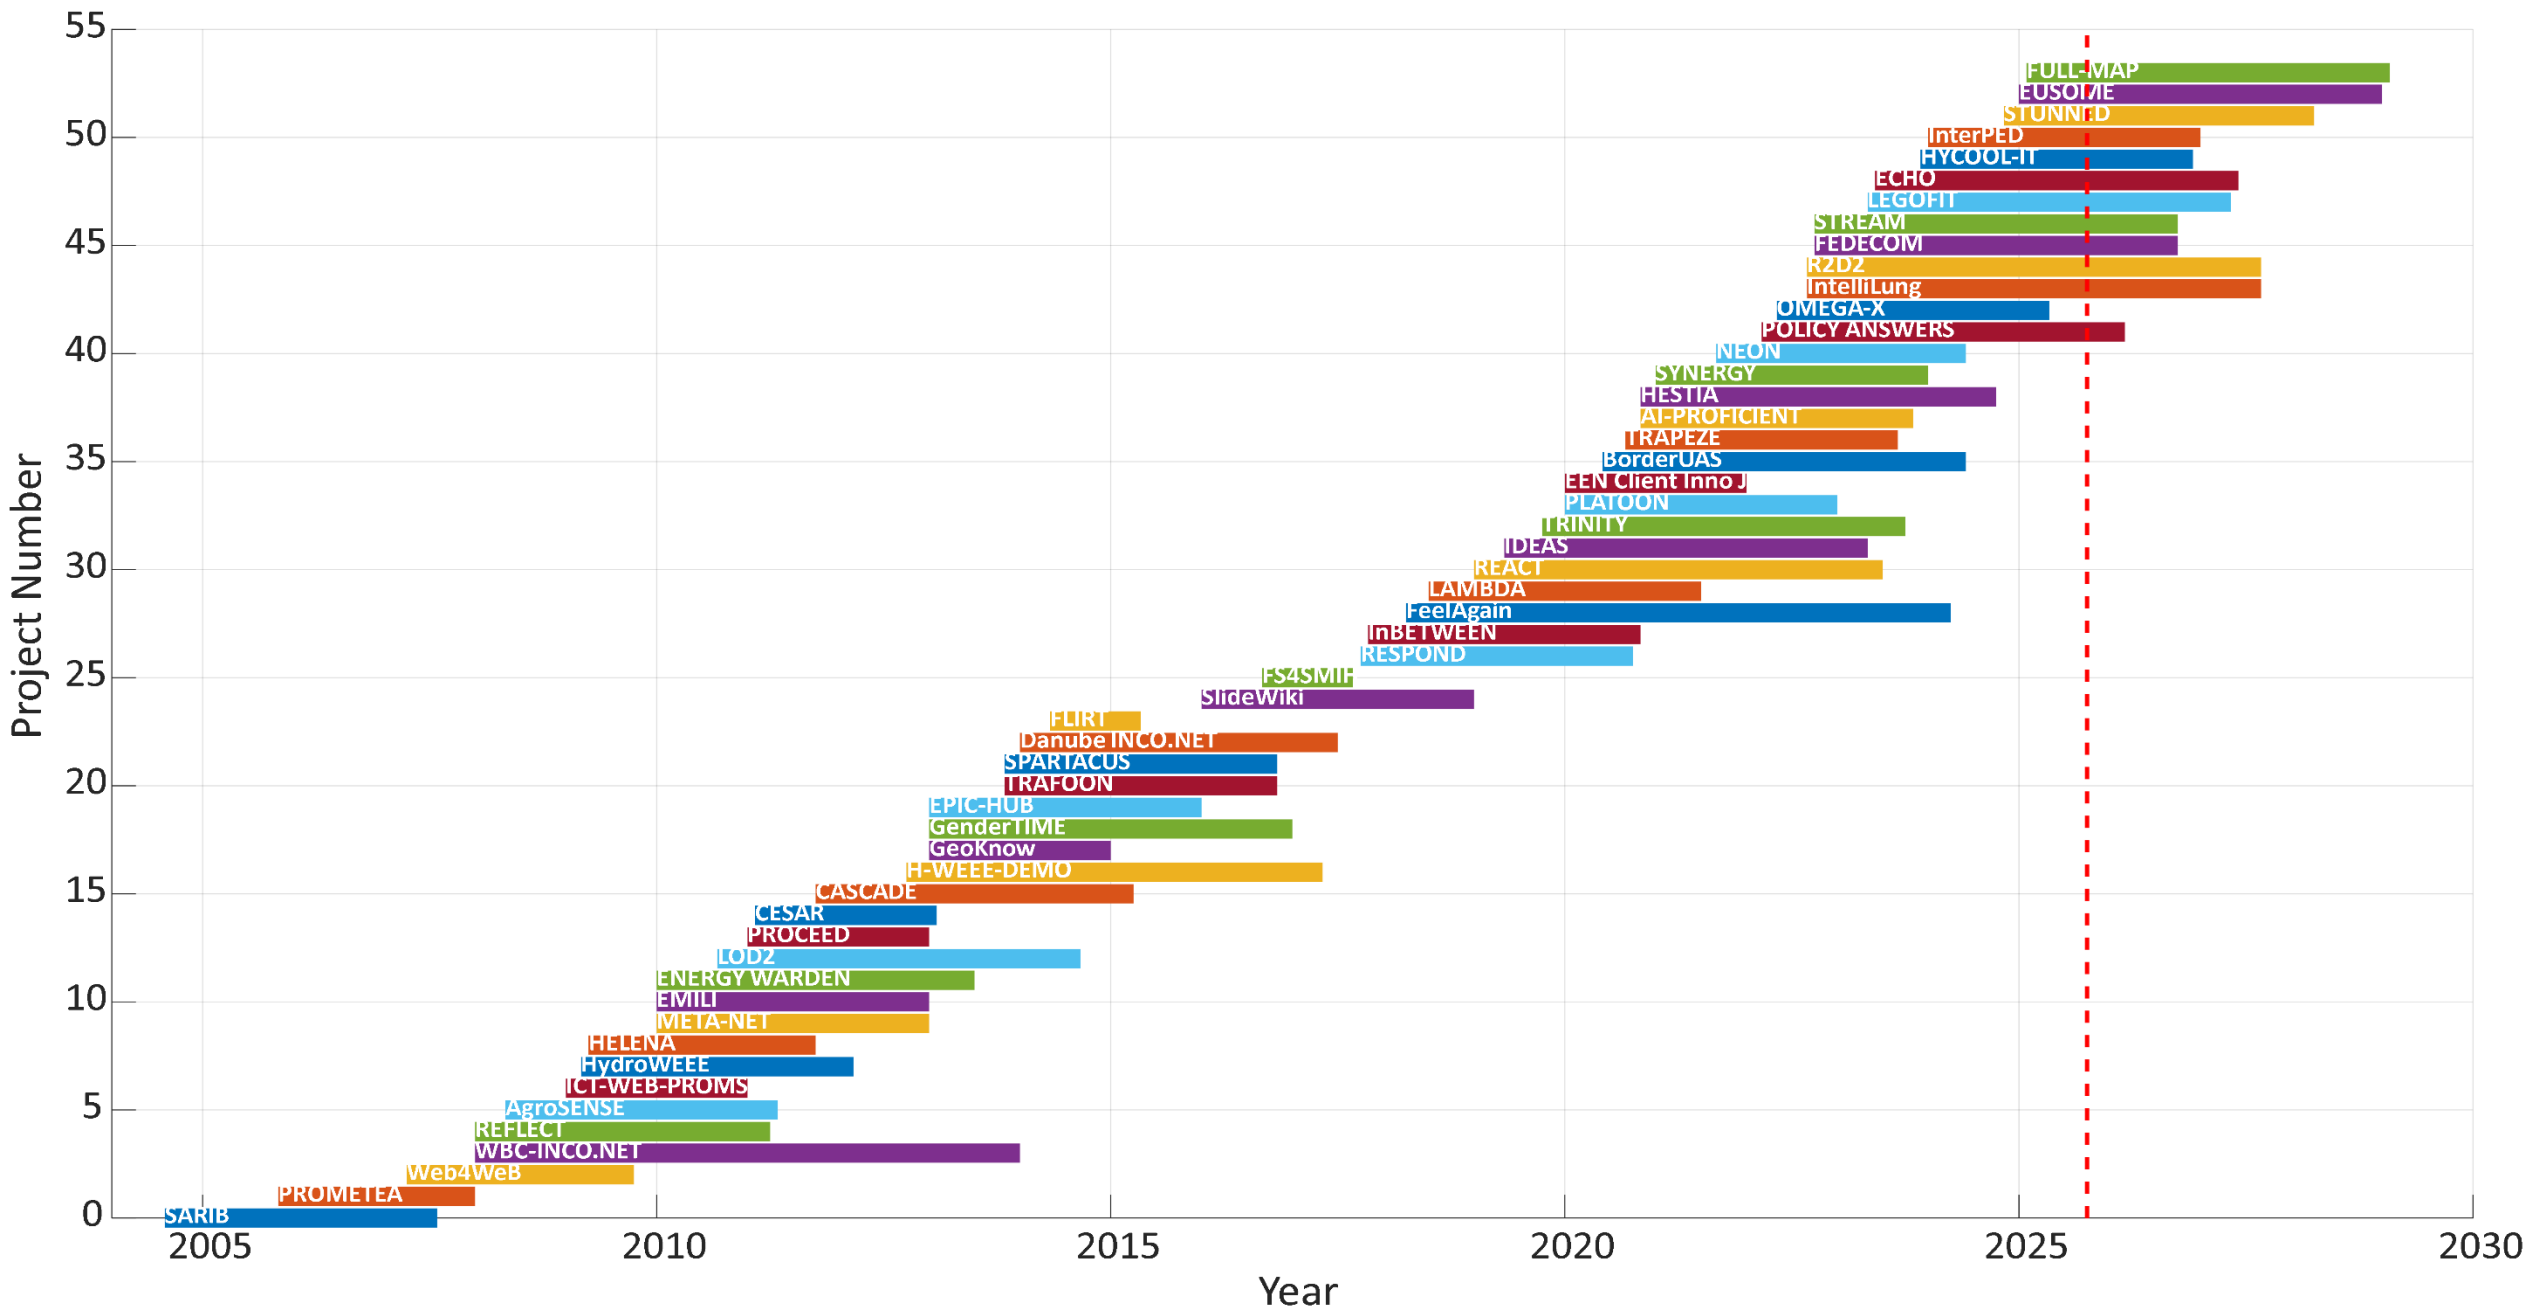

EU FP & Horizon Projects