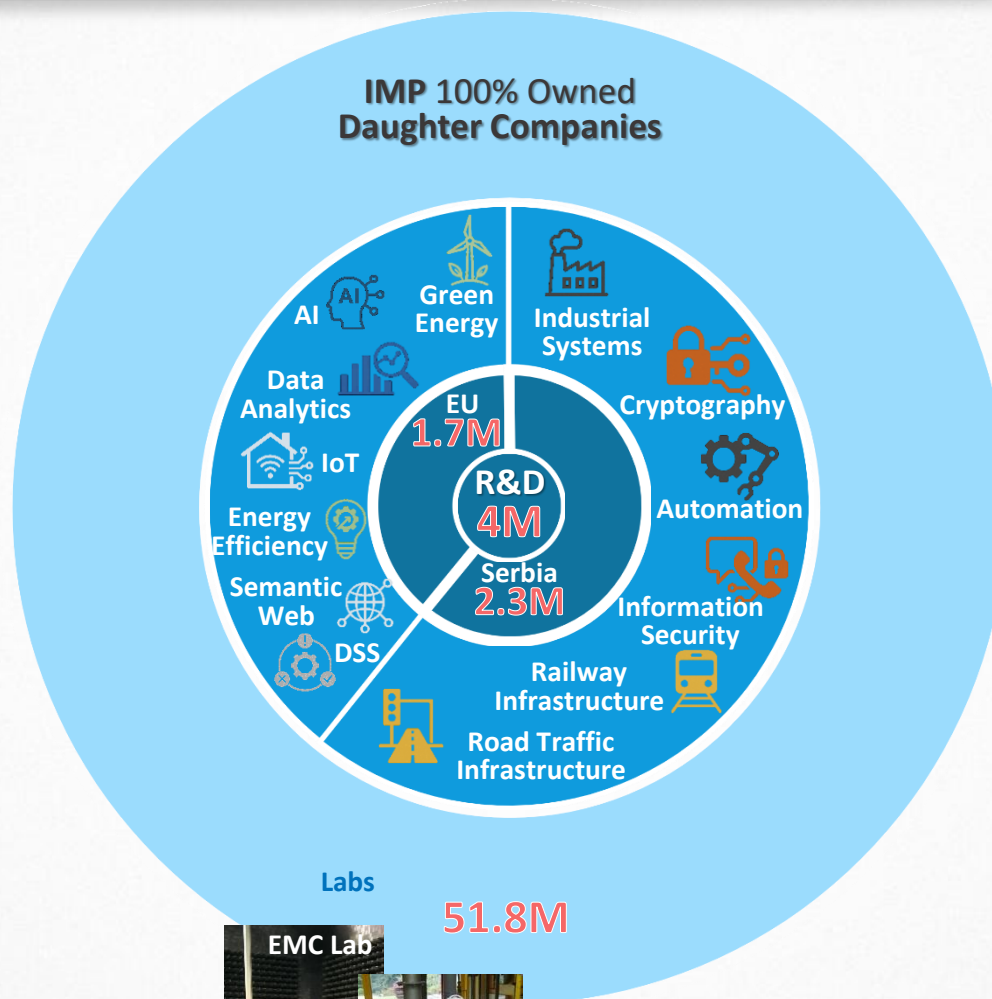

INSTITUTE MIHAILO PUPIN

Research and Development Powerhouse

Iva Salom, PhD Elec.Eng.
Research Associate
iva.salom@pupin.rs

institute **MIHAILO PUPIN**
www.pupin.rs

INSTITUTE MIHAILO PUPIN – Who We Are?

- The largest and oldest (est. **1946**) R&D Institute in **Information and Communication Technologies** (ICT) in Southeast Europe
- Leading Serbian R&D institution in ICT domain
 - Proven partner in R&D projects
 - Systems engineering and information technology expertise applicable in industry and public sector solutions
- EU Commissionaire:
“Pupin as the best practice example for bridging academia and industry”
- **90%+** of turnover through the commercialization of R&D results (Technology Transfer)

TECHNOLOGY TRANSFER CHAIN

KEY TECHNOLOGIES AND KNOW-HOW

System design

HW design
PCB design
EMC design
Mechanical design

DSP algorithms
SW solutions

Prototype production

Automated Tests
QA
System integration

www.pupin.rs

Railway Systems

IMP STRUCTURE

Railway Call Record Archive

Id	Operator	Public	Private	Usage	Retention	Help
1
2
3
4
5

IMP STRUCTURE

IMP STRUCTURE

IMP STRUCTURE