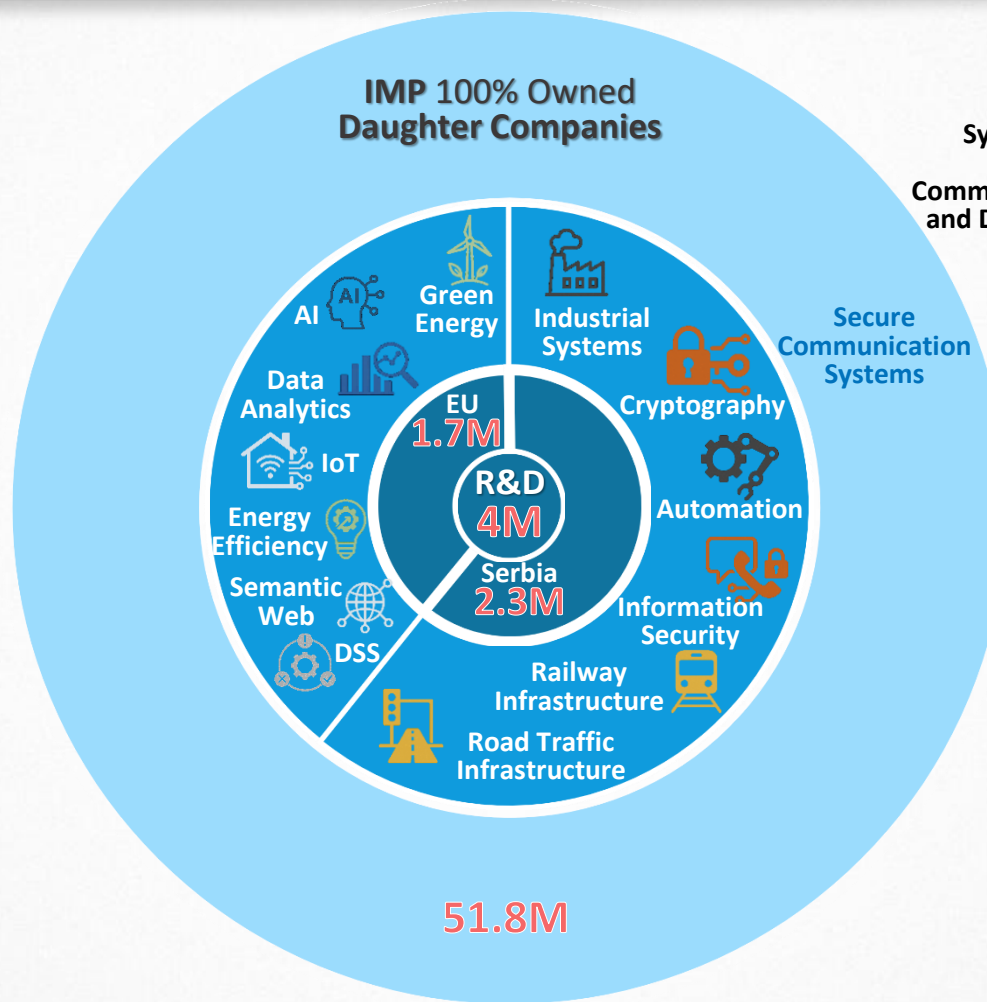

IMP STRUCTURE

institute MIHAILO PUPIN
www.pupin.rs

Systems for Secure Communication and Document Exchange

Secure Communication Systems